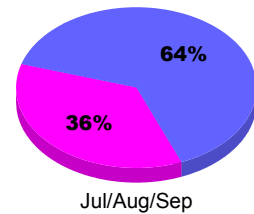

Gender Comparison 2011-2012