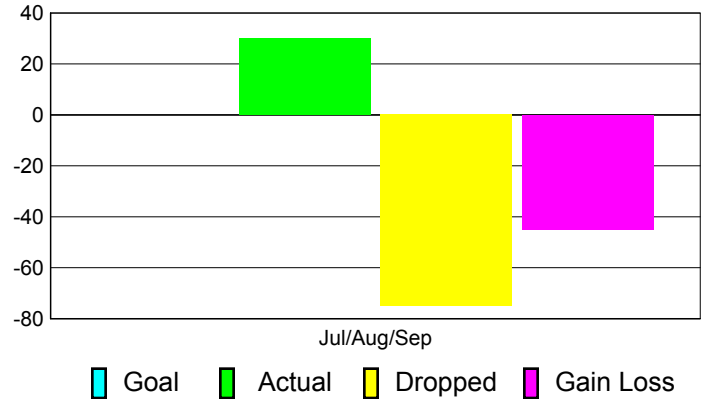

### YTD Status Quo Clubs 2011-2012

Status Quo Clubs Compared to Status Quo Members

## MEMBERSHIP

**Membership Results**  
2011-2012

**Membership**  
2010-2011

Month	Net Memb Goal	Actual New Memb	Actual Dropped Memb	Gain/Loss of Memb	Gain/Loss of Memb
Jul/Aug/Sep		30	-75	-45	27
<b>Totals</b>		<b>30</b>	<b>-75</b>	<b>-45</b>	<b>27</b>

### Membership Results 2011-2012

Goal, New, Dropped, Gain/Loss

### Comparison of Membership Gain/Loss

Current Year Compared to the Previous Year